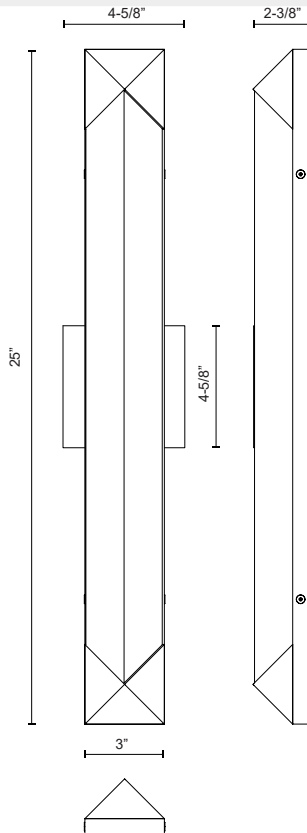

## CAESAR WV323225

FIXTURE DIMENSIONS	W3" x H25" x E2-3/8"
LIGHT SOURCE	AC LED Module
WATTAGE	31W
TOTAL LUMENS	2400lm
DELIVERED LUMENS	PNAR-1717lm; UBAR-1667lm; VBAR-1700lm*;
VOLTAGE	120V
COLOR TEMPERATURE	3000K
CRI (RA)	90CRI
DIMMABLE	Yes, ELV Dimmer (Not Included)
MATERIAL	Alabaster; Iron;
INSTALL OPTIONS	All Orientation; Wall;
ADA COMPLIANT	YES
LOCATION	Damp
CEC TITLE 24 JA8	Yes, JA8-2022
PAINT FINISH	PN01; UB01; VB01;

[ D - Diameter, L - Length, W - Width, H - Height, E - Extension ]

\*Includes optional square canopy backplate